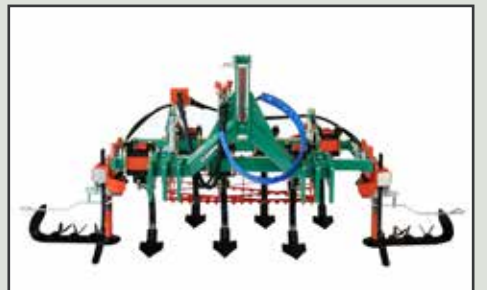

Brand new 2000L (500 Gallon) 3 Row Sprayers. Spray 8-10 acres per hr, unmatched coverage, trailer hitch, fresh water rinse, on board spray rate control monitor, new tandem axle floatation tires (not pictured).

2.9% / 5YR FINANCING AVAILABLE

COLLARD LEAF REMOVER

Front / rear mount units available. Unmatched field performance in all trellis types / varieties. Easy to use joystick for height, width, & head speed control. Covers 1.5-4 acres/hr depending on timing. References available. **STARTING AT \$42,000 CAD**

COLLARD HEDGERS

1/2 & full row models available. Easy to use joystick for tilt, width, height control. Covers up to 10 acres / hr depending on model.

STARTING AT \$15,000 CAD

NEW PRODUCT LINE

Clemens radius / grape hoe. Orders outpacing incoming stock - Call NOW!! Single and double row units available.

\$25,000 USD

GREGOIRE VTD SINGLE ROW SPRAYER

Brand new 300 Gal & 400 Gal units available. On board spray rate control monitor, floatation tires, turning hitch, fresh water rinse, 16 double sided ceramic nozzles, unmatched coverage.